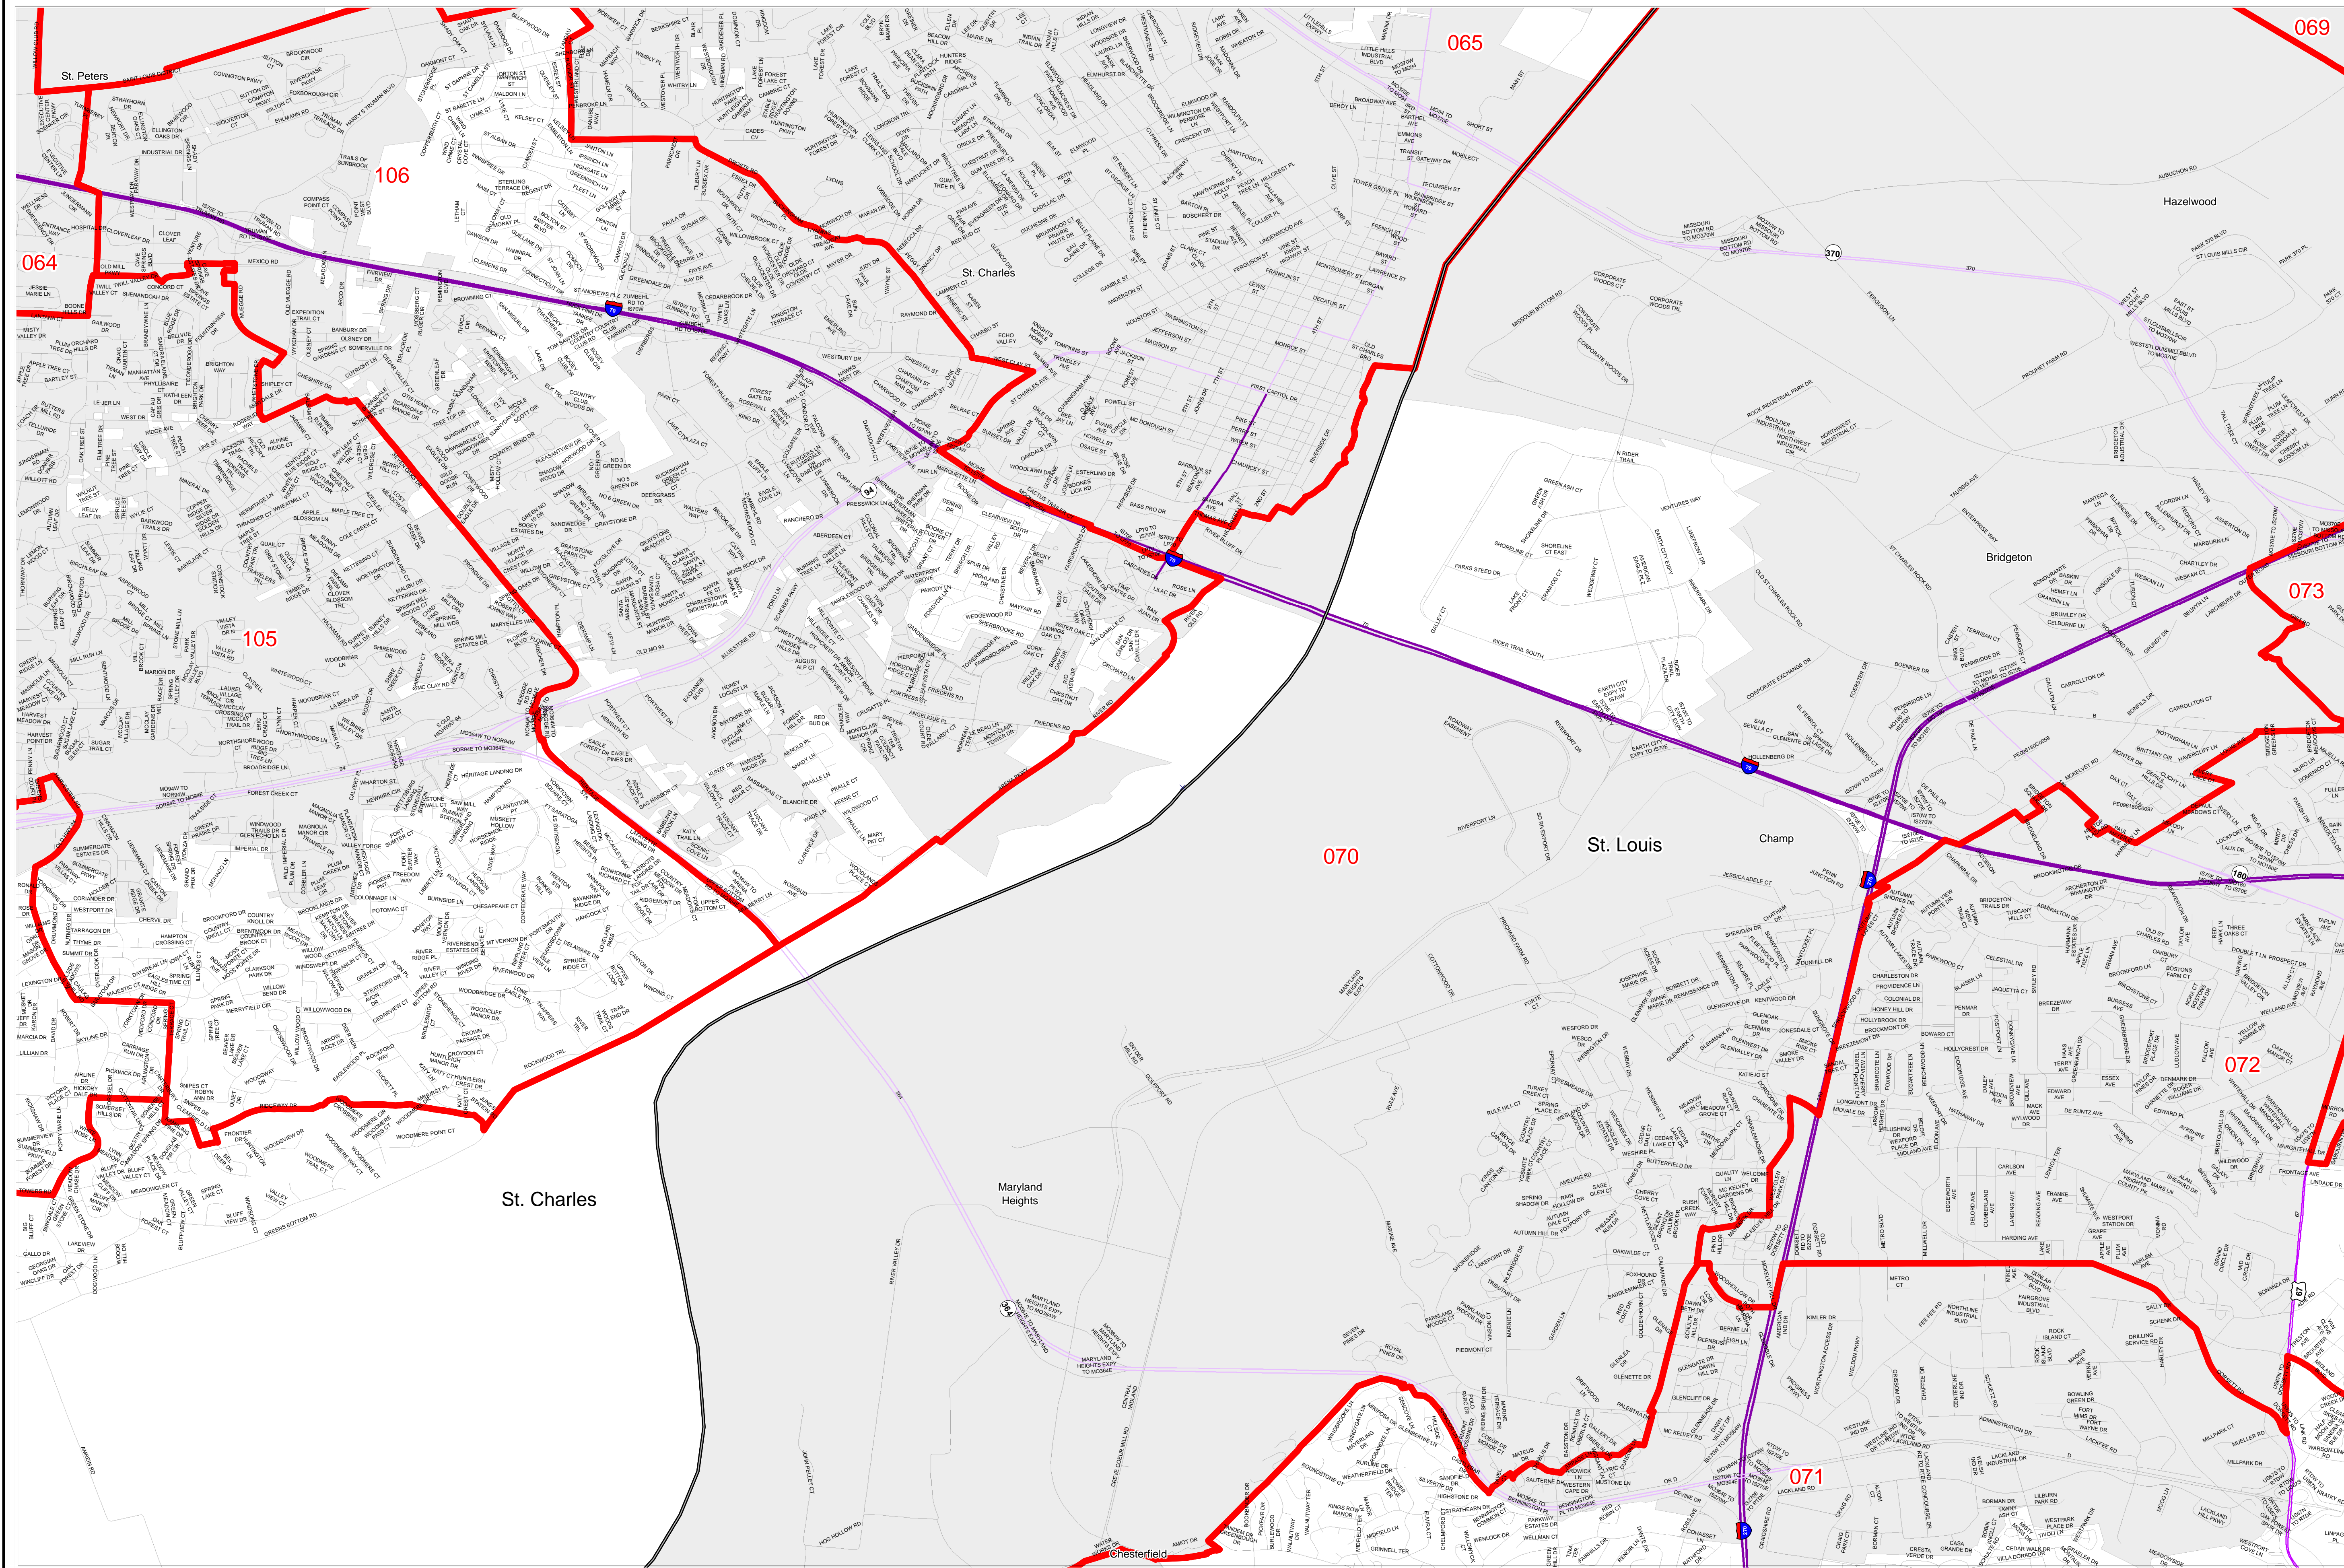

House Apportionment Plan 2011

Missouri Appellate Apportionment Commission

St. Louis County